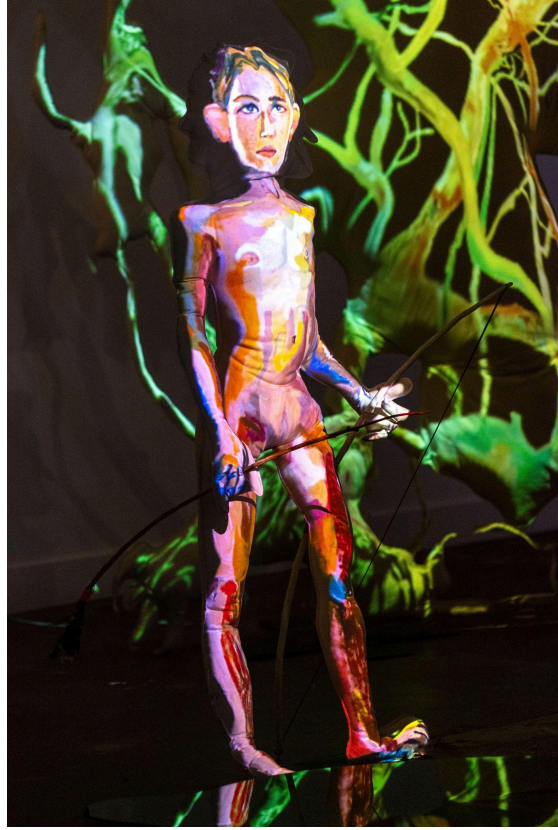

The Shape of a Girl, 2021-2024

Canvas, steel, polyfill, animated painted projection, 60 x 32 x 20"
Price upon request