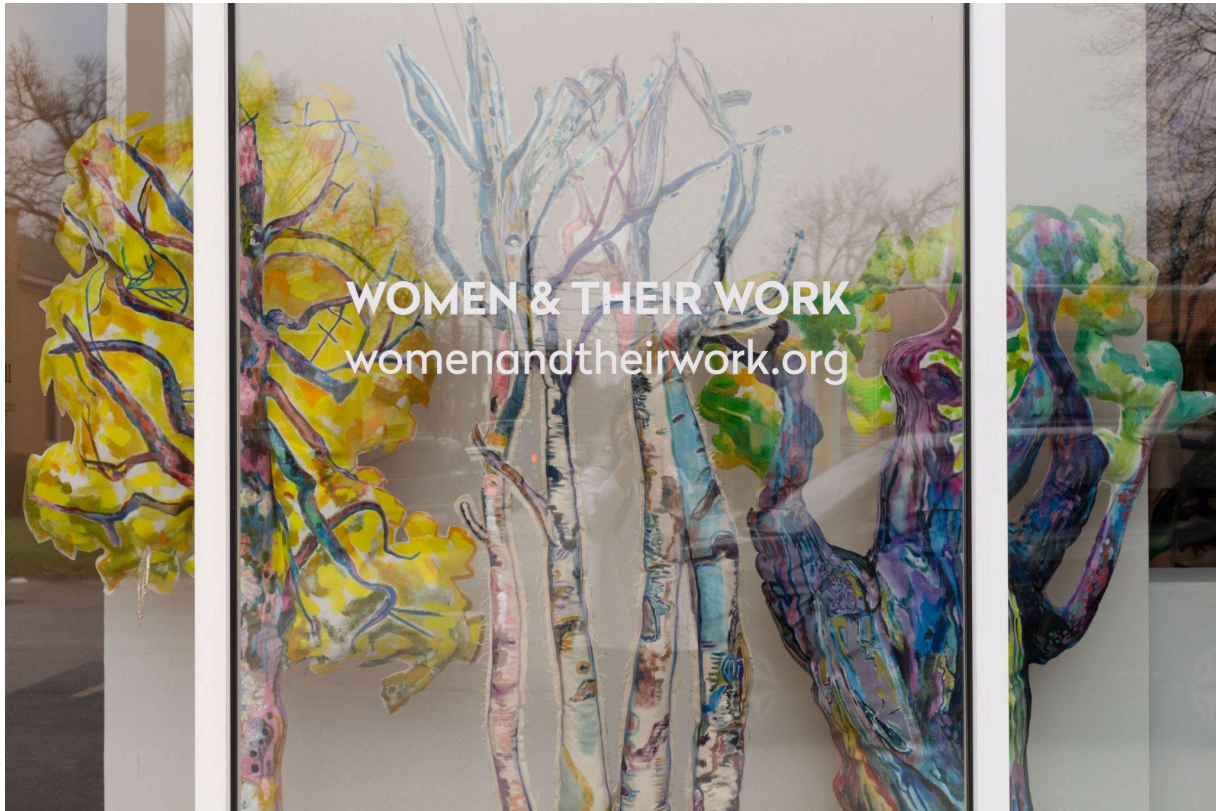

Elizabeth Chapin | *Treespell*

Works list

Lichen Lace Yellow Maple, 2022 (left)

Acrylic on canvas, polyfill, steel, 86 x 40 x 8" \$9,500

Birch Entanglement, 2022 (center)

Acrylic on canvas, polyfill, steel, 84 x 33 x 8" \$9,500